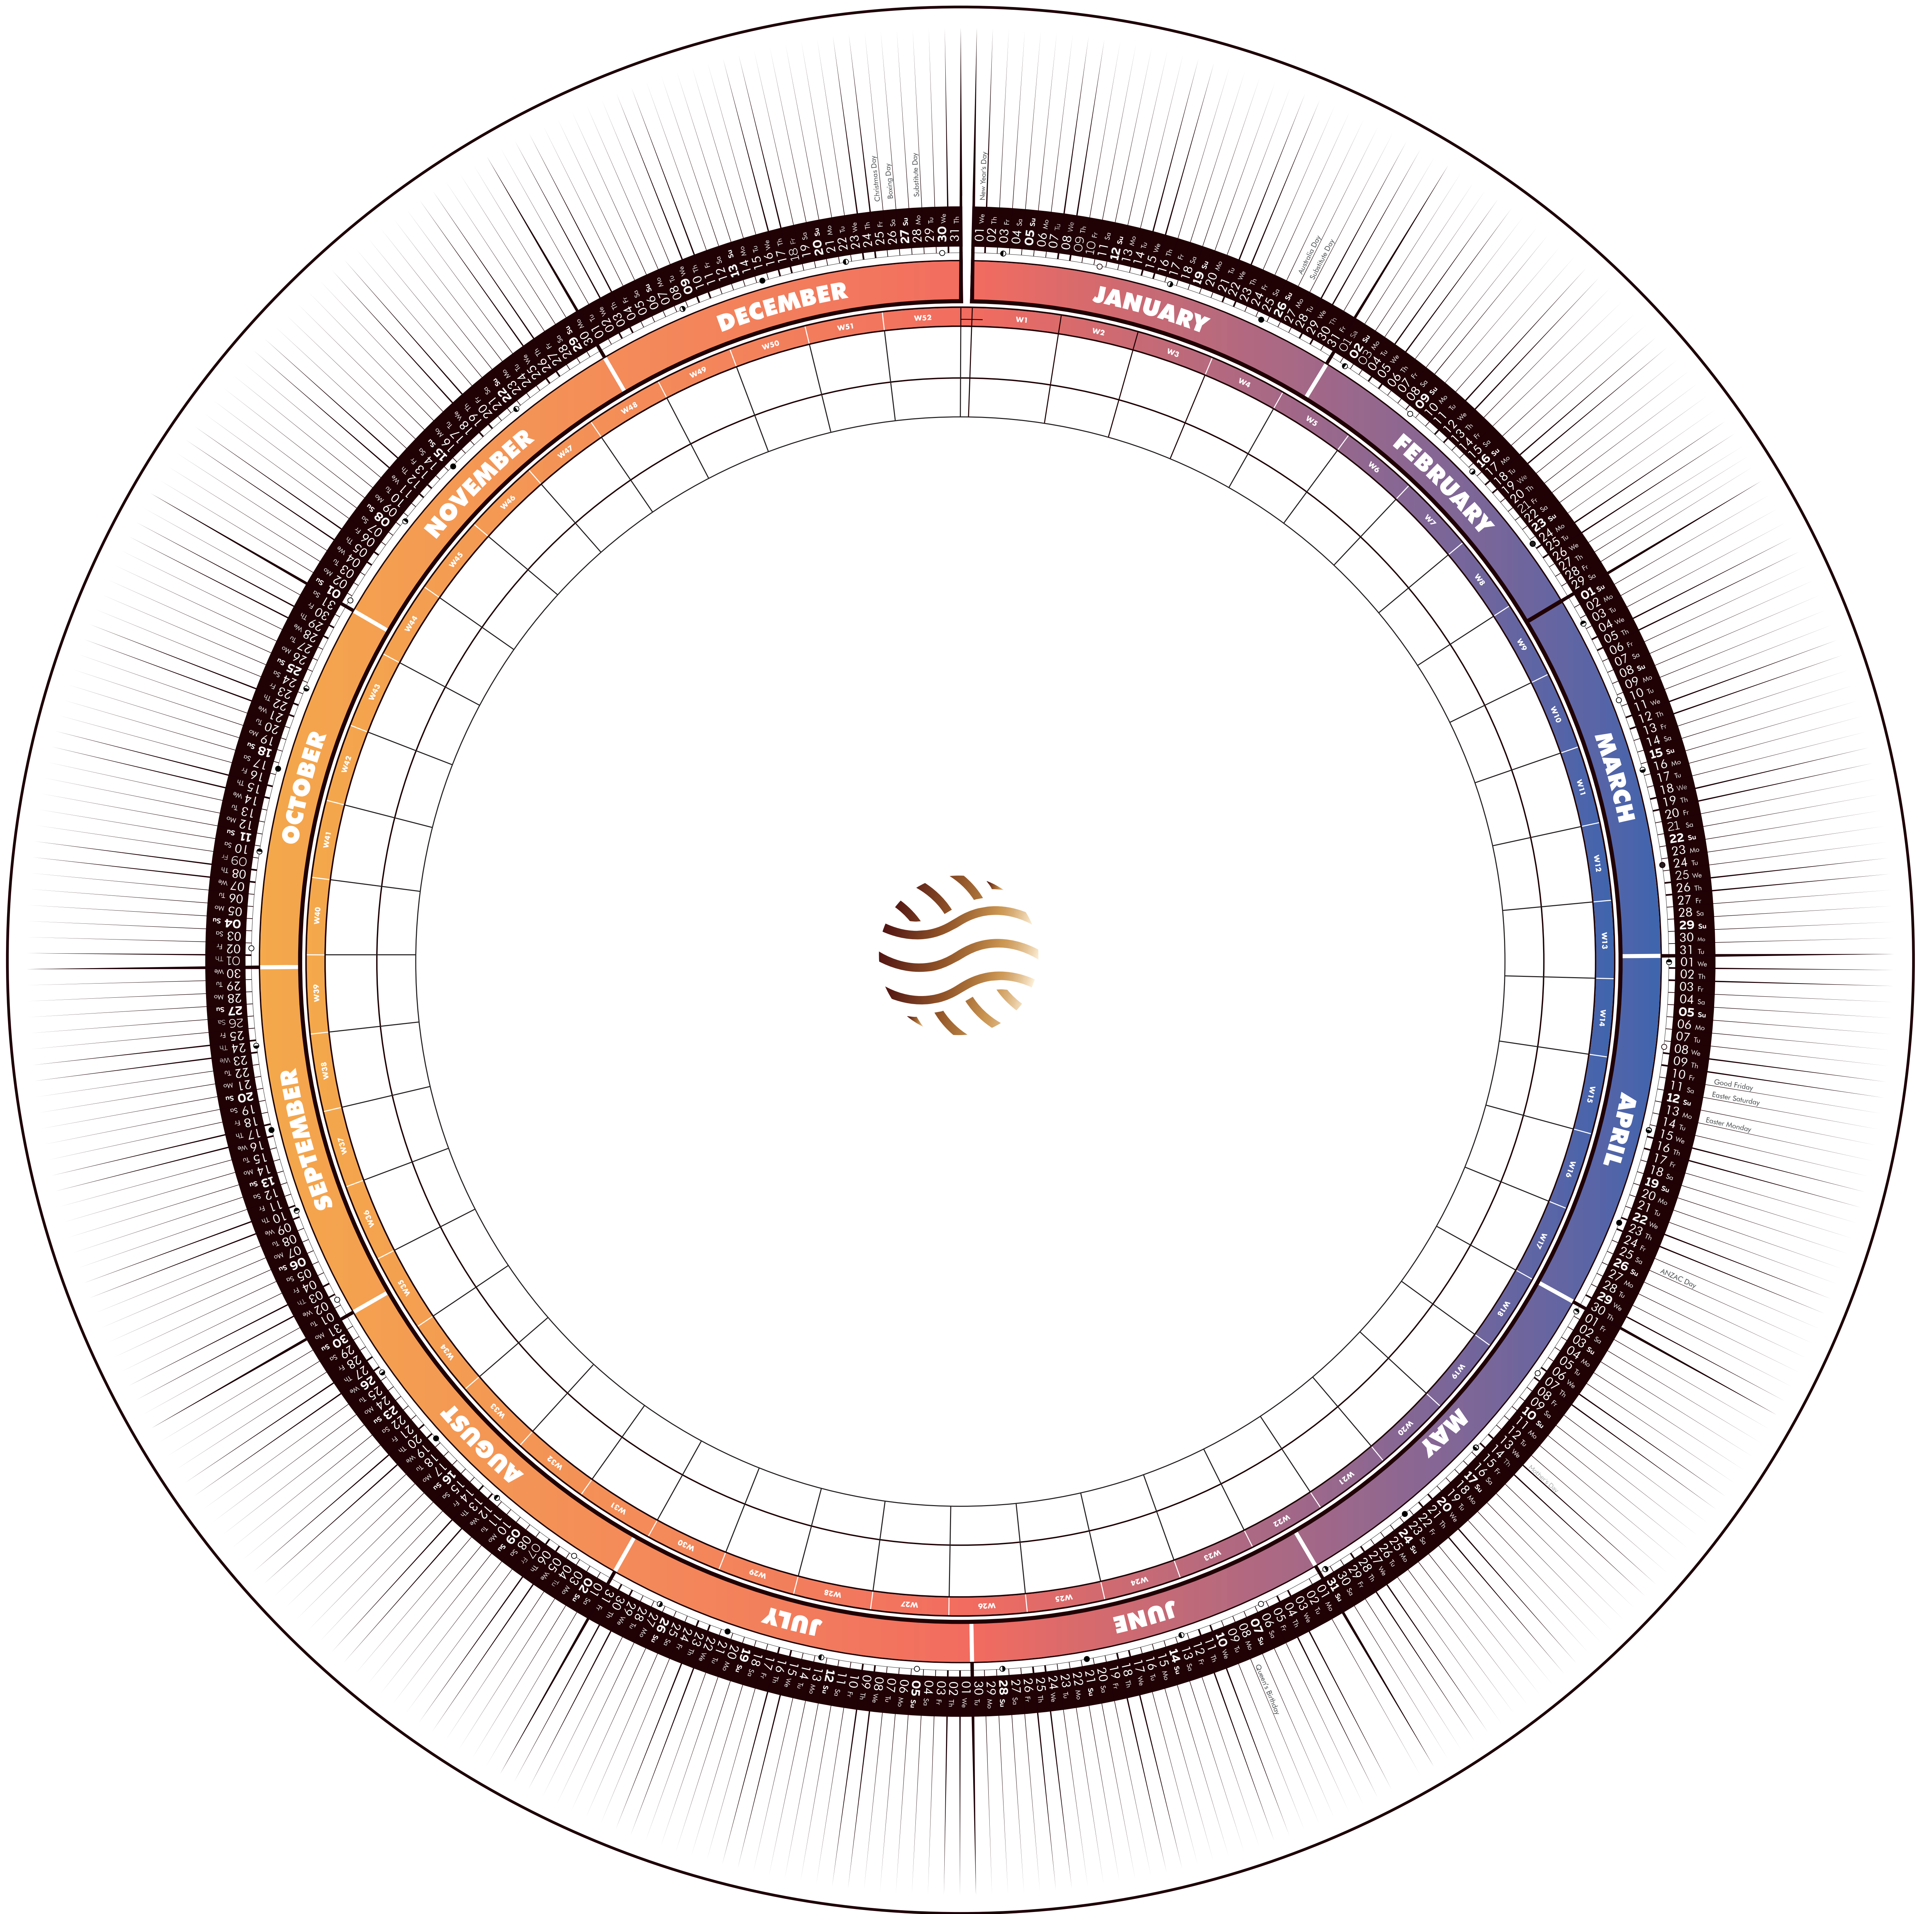

2020

CIRCULAR CALENDAR

DATE & TIME OF SOLSTICES & EQUINOXES IN 2018 (GMT)

Equinox	Solstice
Vernal — Mar 20, 16:15	Summer — Jun 21, 10:07
Autumnal — Sep 23, 01:54	Winter — Dec 21, 22:22

MOON SYMBOLS

○ New Moon	☾ 1st Quarter
● Full Moon	☽ 3rd Quarter

The year 2018 is a common year, with 365 days in total. Calendar type: Gregorian calendar